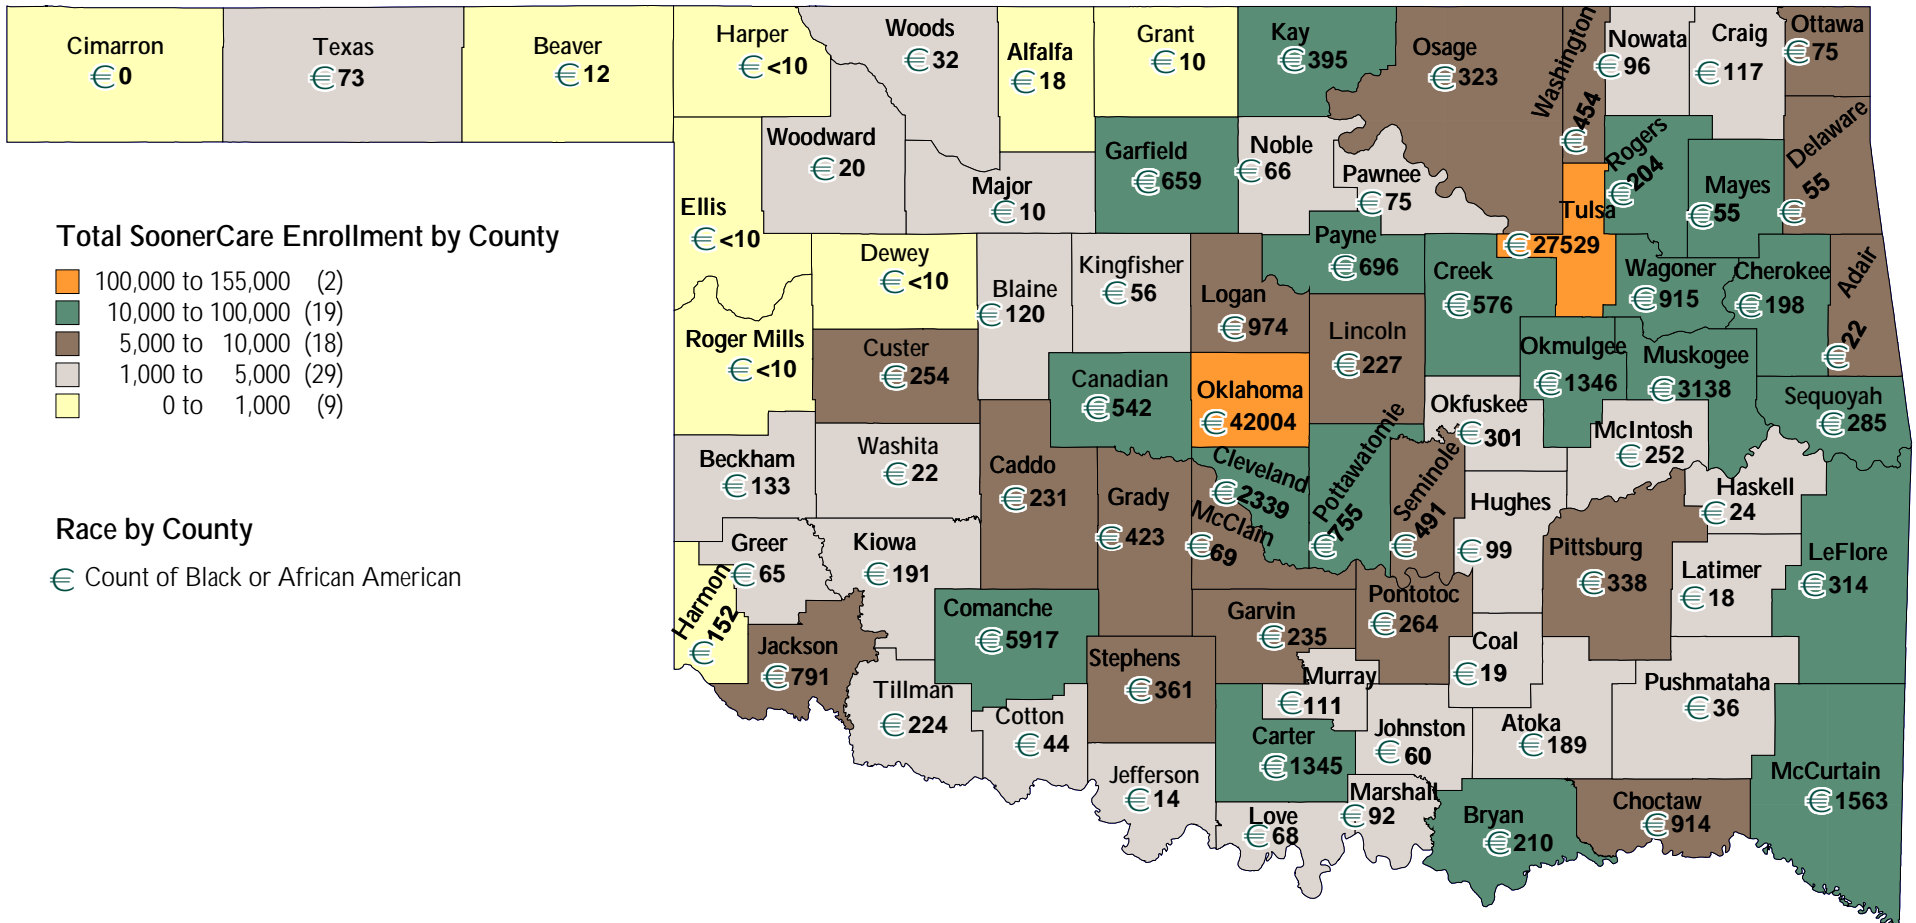

Oklahoma Total SoonerCare Enrollment by County August 2012

Oklahoma Total SoonerCare Enrollment Race Breakdown by County American Indian August 2012

Race is self-reported by members at the time of enrollment. The multiple race members have selected two or more races. Hispanic is an ethnicity not a race. Hispanics can be of any race and are accounted for in a race category.

Oklahoma Total SoonerCare Enrollment Race Breakdown by County Asian or Pacific Islander August 2012

Race is self-reported by members at the time of enrollment. The multiple race members have selected two or more races. Hispanic is an ethnicity not a race. Hispanics can be of any race and are accounted for in a race category.

Oklahoma Total SoonerCare Enrollment Race Breakdown by County Black or African American August 2012

Race is self-reported by members at the time of enrollment. The multiple race members have selected two or more races. Hispanic is an ethnicity not a race. Hispanics can be of any race and are accounted for in a race category.

Oklahoma Total SoonerCare Enrollment Race Breakdown by County Caucasian August 2012

Race is self-reported by members at the time of enrollment. The multiple race members have selected two or more races. Hispanic is an ethnicity not a race. Hispanics can be of any race and are accounted for in a race category.