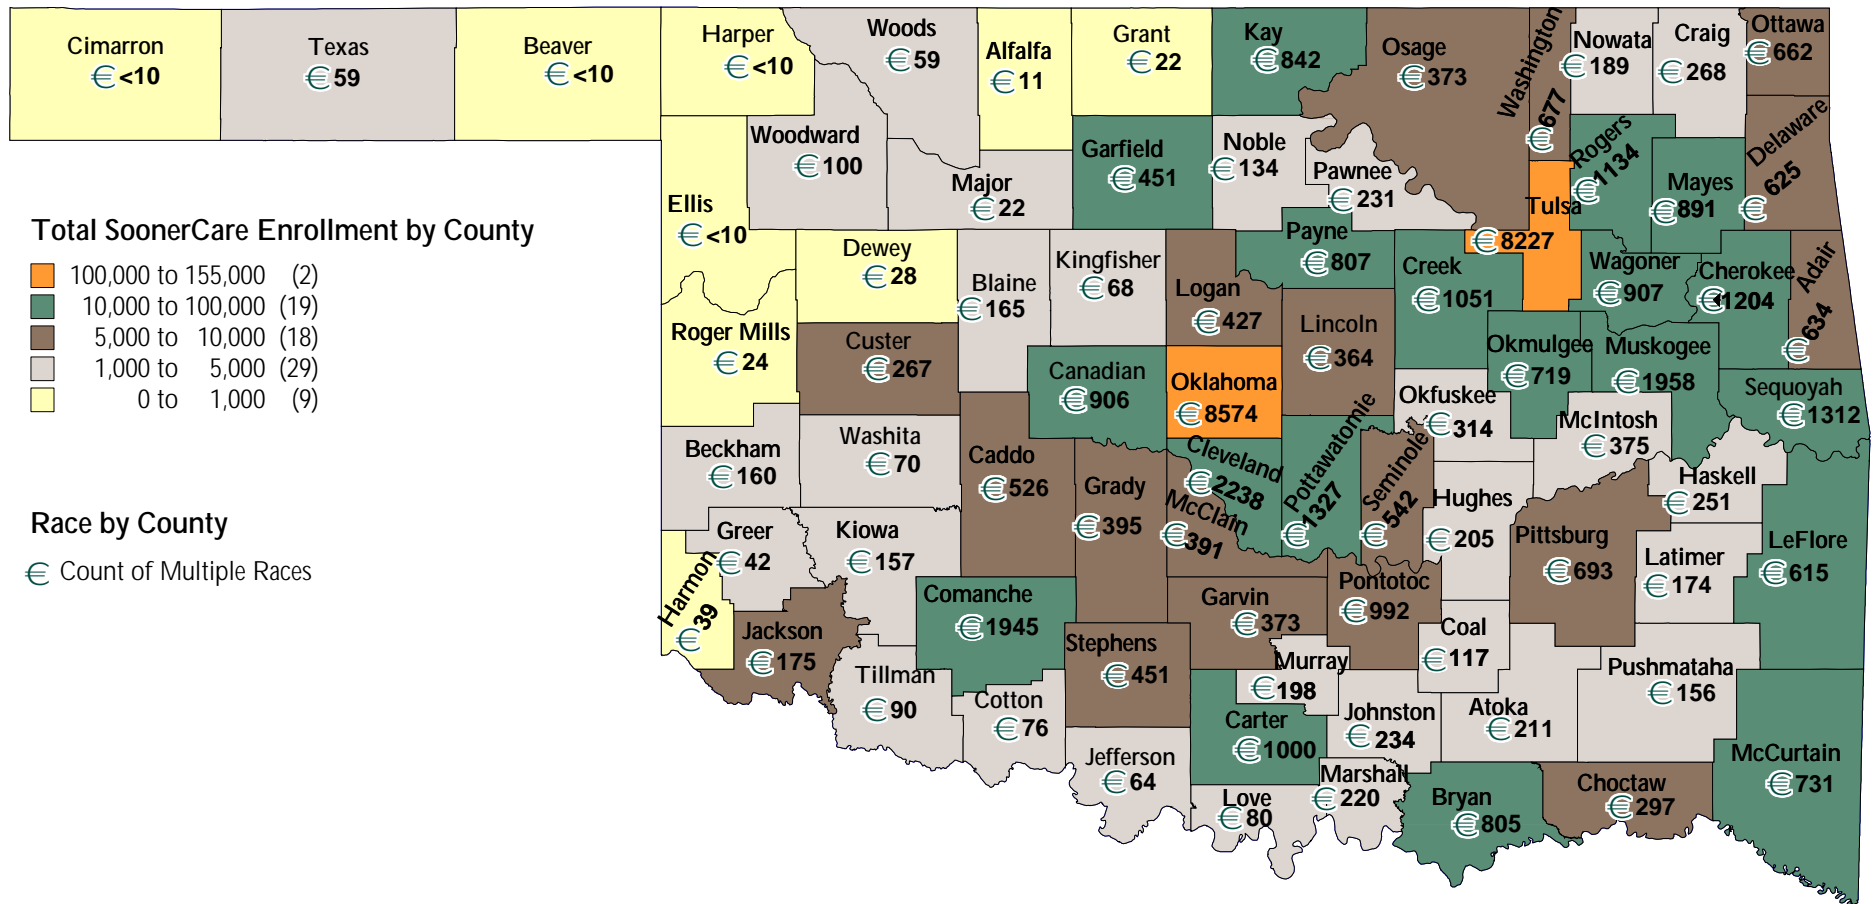

Oklahoma Total SoonerCare Enrollment Race Breakdown by County Multiple Races August 2012

Race is self-reported by members at the time of enrollment. The multiple race members have selected two or more races. Hispanic is an ethnicity not a race. Hispanics can be of any race and are accounted for in a race category.