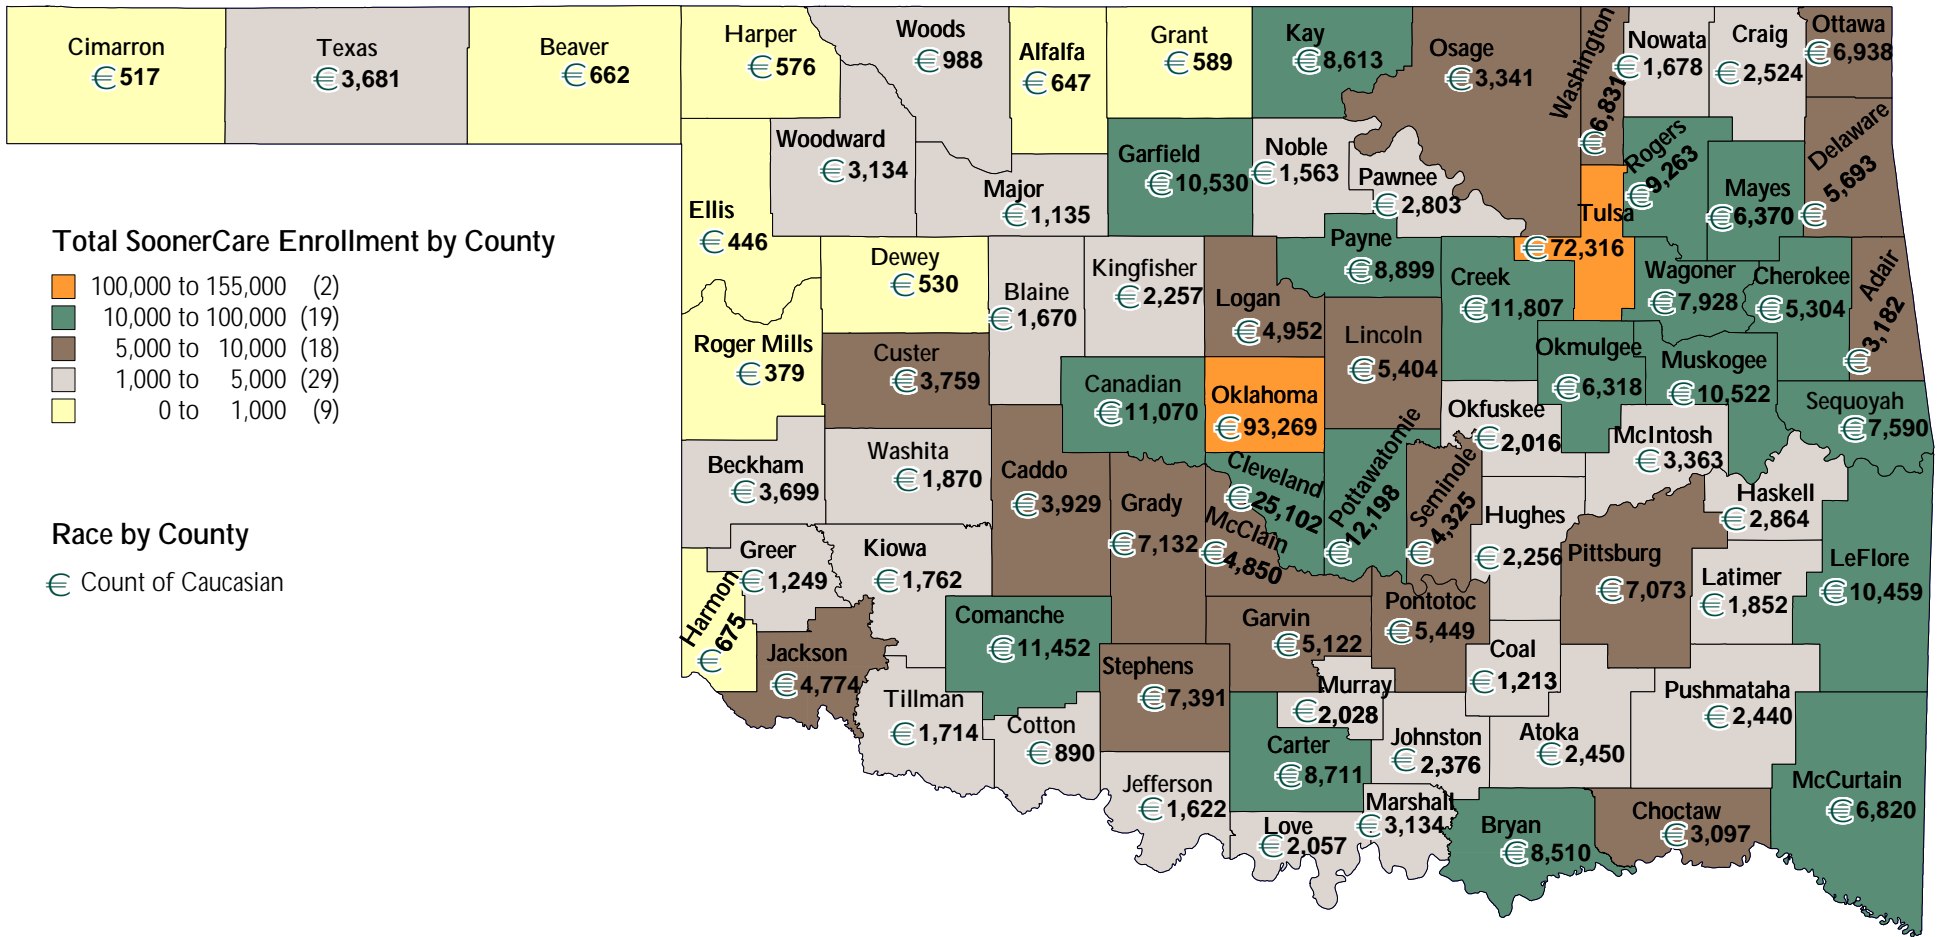

Oklahoma Total SoonerCare Enrollment by County August 2012

Oklahoma Total SoonerCare Enrollment Race Breakdown by County American Indian August 2012

Race is self-reported by members at the time of enrollment. The multiple race members have selected two or more races. Hispanic is an ethnicity not a race. Hispanics can be of any race and are accounted for in a race category.

Oklahoma Total SoonerCare Enrollment Race Breakdown by County Asian or Pacific Islander August 2012

Race is self-reported by members at the time of enrollment. The multiple race members have selected two or more races. Hispanic is an ethnicity not a race. Hispanics can be of any race and are accounted for in a race category.

Oklahoma Total SoonerCare Enrollment Race Breakdown by County Black or African American August 2012

Race is self-reported by members at the time of enrollment. The multiple race members have selected two or more races. Hispanic is an ethnicity not a race. Hispanics can be of any race and are accounted for in a race category.

Oklahoma Total SoonerCare Enrollment Race Breakdown by County Caucasian August 2012

Race is self-reported by members at the time of enrollment. The multiple race members have selected two or more races. Hispanic is an ethnicity not a race. Hispanics can be of any race and are accounted for in a race category.