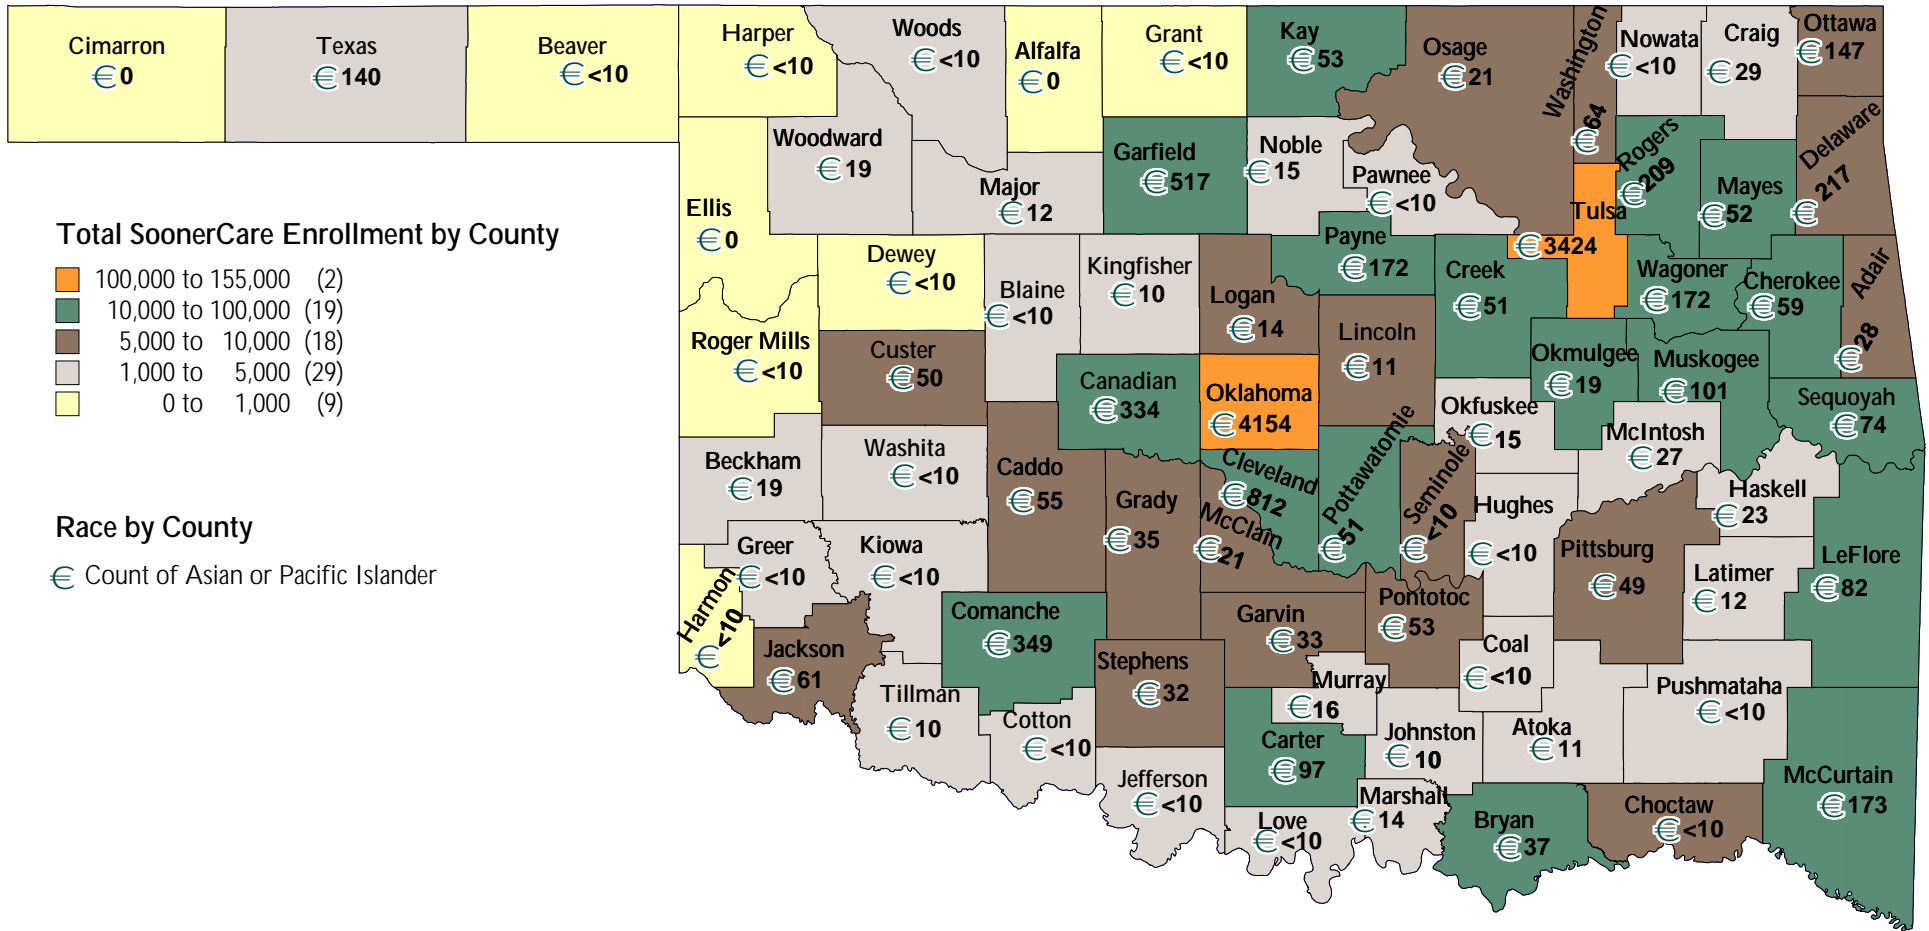

Oklahoma Total SoonerCare Enrollment by County August 2012

Oklahoma Total SoonerCare Enrollment Race Breakdown by County American Indian August 2012

Race is self-reported by members at the time of enrollment. The multiple race members have selected two or more races. Hispanic is an ethnicity not a race. Hispanics can be of any race and are accounted for in a race category.

Oklahoma Total SoonerCare Enrollment Race Breakdown by County Asian or Pacific Islander August 2012

Race is self-reported by members at the time of enrollment. The multiple race members have selected two or more races. Hispanic is an ethnicity not a race. Hispanics can be of any race and are accounted for in a race category.

Oklahoma Total SoonerCare Enrollment Race Breakdown by County Black or African American August 2012

Race is self-reported by members at the time of enrollment. The multiple race members have selected two or more races. Hispanic is an ethnicity not a race. Hispanics can be of any race and are accounted for in a race category.

Oklahoma Total SoonerCare Enrollment Race Breakdown by County Caucasian August 2012

Race is self-reported by members at the time of enrollment. The multiple race members have selected two or more races. Hispanic is an ethnicity not a race. Hispanics can be of any race and are accounted for in a race category.