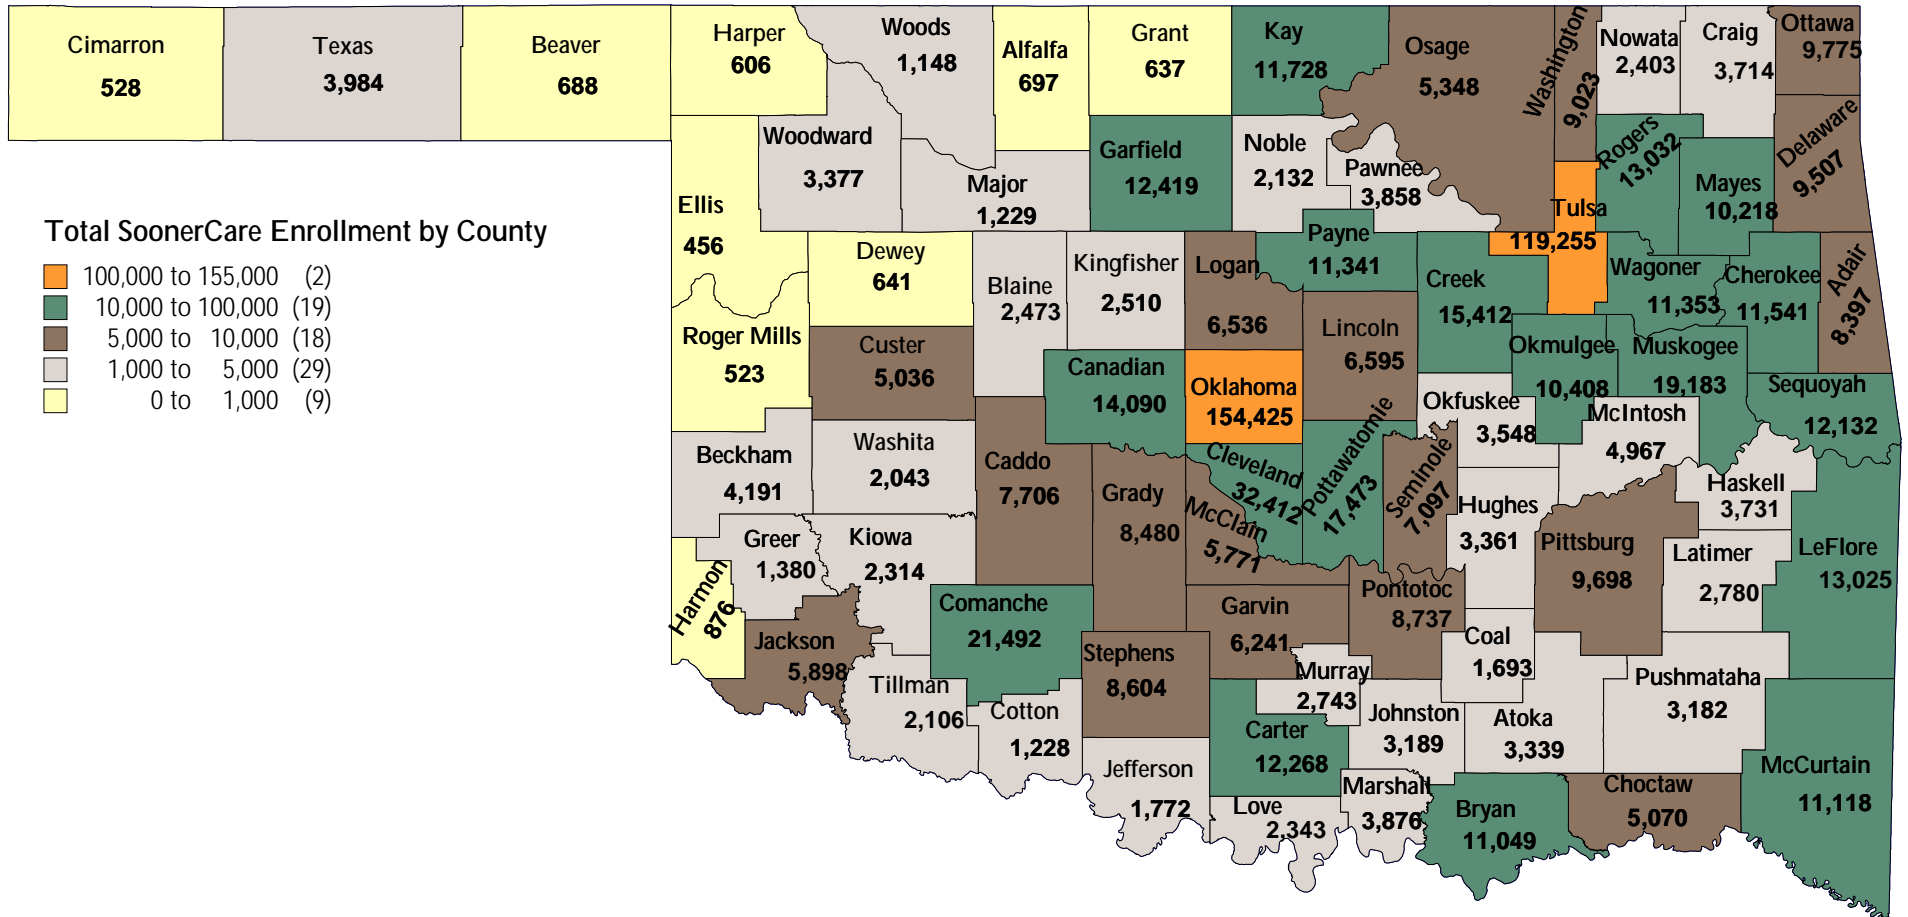

Oklahoma Total SoonerCare Enrollment by County August 2012

Oklahoma Total SoonerCare Enrollment Race Breakdown by County American Indian August 2012

Race is self-reported by members at the time of enrollment. The multiple race members have selected two or more races. Hispanic is an ethnicity not a race. Hispanics can be of any race and are accounted for in a race category.

Oklahoma Total SoonerCare Enrollment Race Breakdown by County Asian or Pacific Islander August 2012

Race is self-reported by members at the time of enrollment. The multiple race members have selected two or more races. Hispanic is an ethnicity not a race. Hispanics can be of any race and are accounted for in a race category.

Oklahoma Total SoonerCare Enrollment Race Breakdown by County Black or African American August 2012

Race is self-reported by members at the time of enrollment. The multiple race members have selected two or more races. Hispanic is an ethnicity not a race. Hispanics can be of any race and are accounted for in a race category.

Oklahoma Total SoonerCare Enrollment Race Breakdown by County Caucasian August 2012

Race is self-reported by members at the time of enrollment. The multiple race members have selected two or more races. Hispanic is an ethnicity not a race. Hispanics can be of any race and are accounted for in a race category.