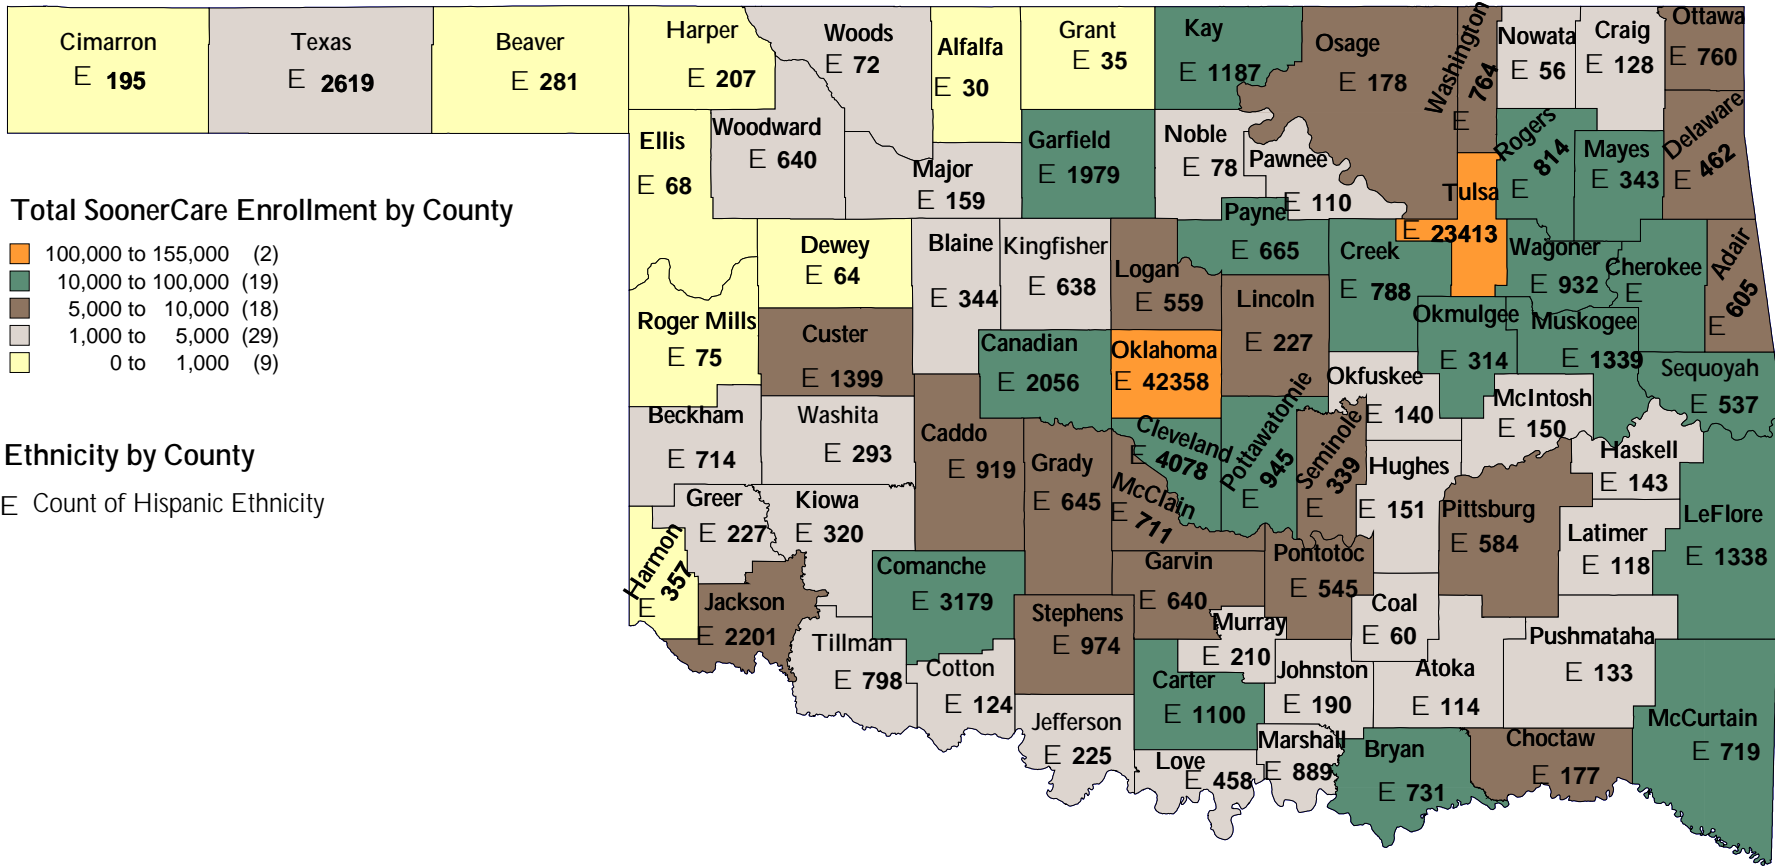

Oklahoma Total SoonerCare Enrollment Ethnicity Breakdown by County August 2012

Race is self-reported by members at the time of enrollment. The multiple race members have selected two or more races. Hispanic is an ethnicity not a race. Hispanics can be of any race and are accounted for in a race category.