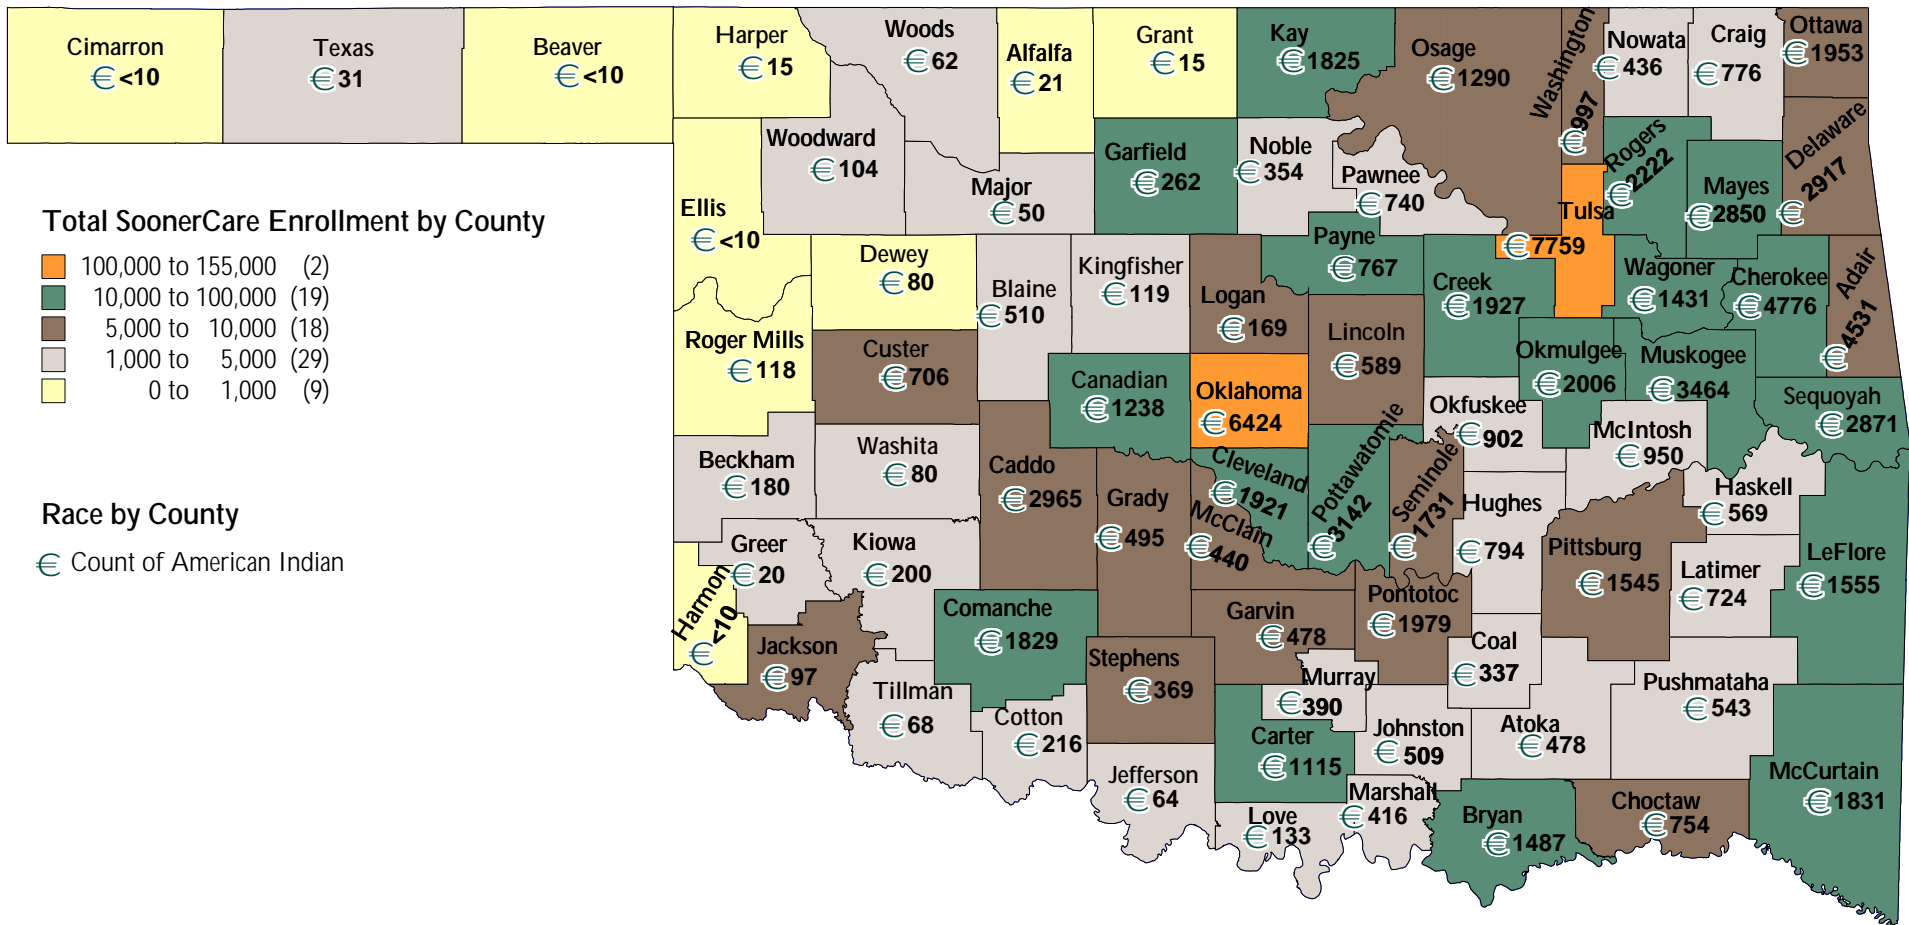

Oklahoma Total SoonerCare Enrollment by County August 2012

Oklahoma Total SoonerCare Enrollment Race Breakdown by County American Indian August 2012

Race is self-reported by members at the time of enrollment. The multiple race members have selected two or more races. Hispanic is an ethnicity not a race. Hispanics can be of any race and are accounted for in a race category.

Oklahoma Total SoonerCare Enrollment Race Breakdown by County Asian or Pacific Islander August 2012

Race is self-reported by members at the time of enrollment. The multiple race members have selected two or more races. Hispanic is an ethnicity not a race. Hispanics can be of any race and are accounted for in a race category.

Oklahoma Total SoonerCare Enrollment Race Breakdown by County Black or African American August 2012

Race is self-reported by members at the time of enrollment. The multiple race members have selected two or more races. Hispanic is an ethnicity not a race. Hispanics can be of any race and are accounted for in a race category.

Oklahoma Total SoonerCare Enrollment Race Breakdown by County Caucasian August 2012

Race is self-reported by members at the time of enrollment. The multiple race members have selected two or more races. Hispanic is an ethnicity not a race. Hispanics can be of any race and are accounted for in a race category.